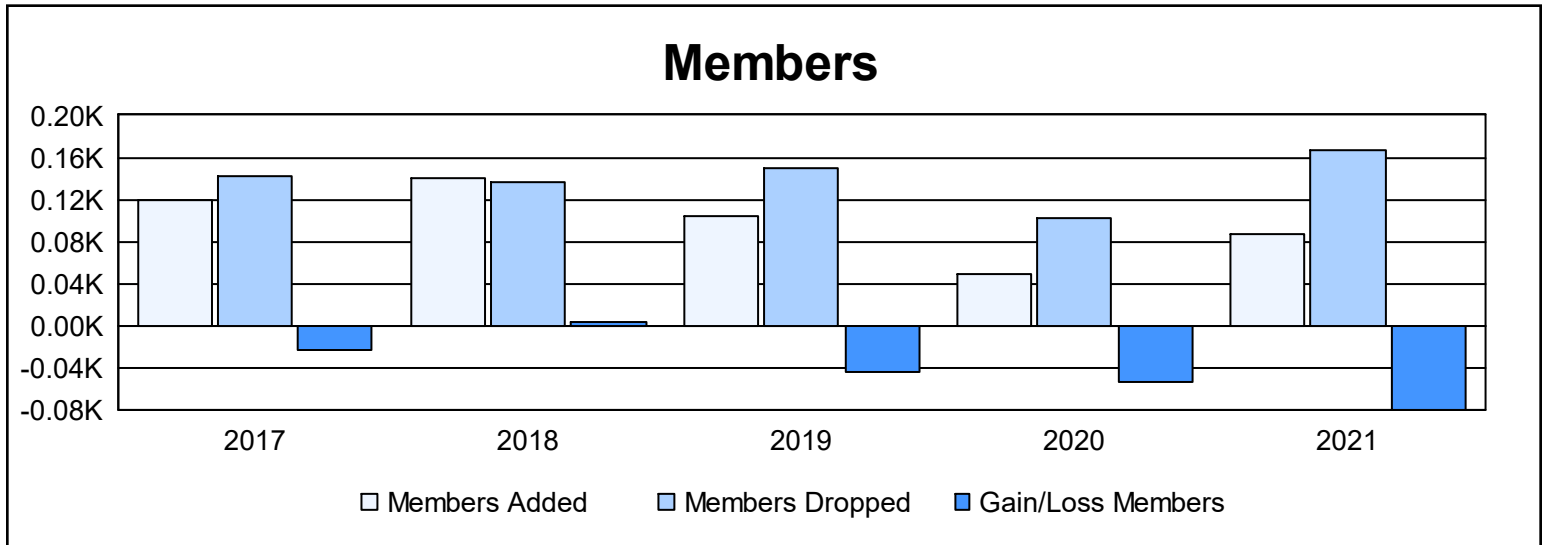

Year	New Clubs	Dropped Clubs	Gain/ Loss Clubs	New Members	Charter Members	Reinstate Members	Transfer Members	Total Member Added	Total Members Dropped	Gain/ Loss Members
2016-2017	0	0	0	109	0	6	4	119	142	-23
2017-2018	0	0	0	125	0	9	6	140	137	3
2018-2019	0	1	-1	81	5	3	15	104	149	-45
2019-2020	0	1	-1	42	0	4	3	49	103	-54
2020-2021	0	3	-3	80	0	5	2	87	167	-80
<b>Average</b>	<b>0</b>	<b>1</b>	<b>-1</b>	<b>87</b>	<b>1</b>	<b>5</b>	<b>6</b>	<b>100</b>	<b>140</b>	<b>-40</b>

### Membership Composition June 2021 Cumulative