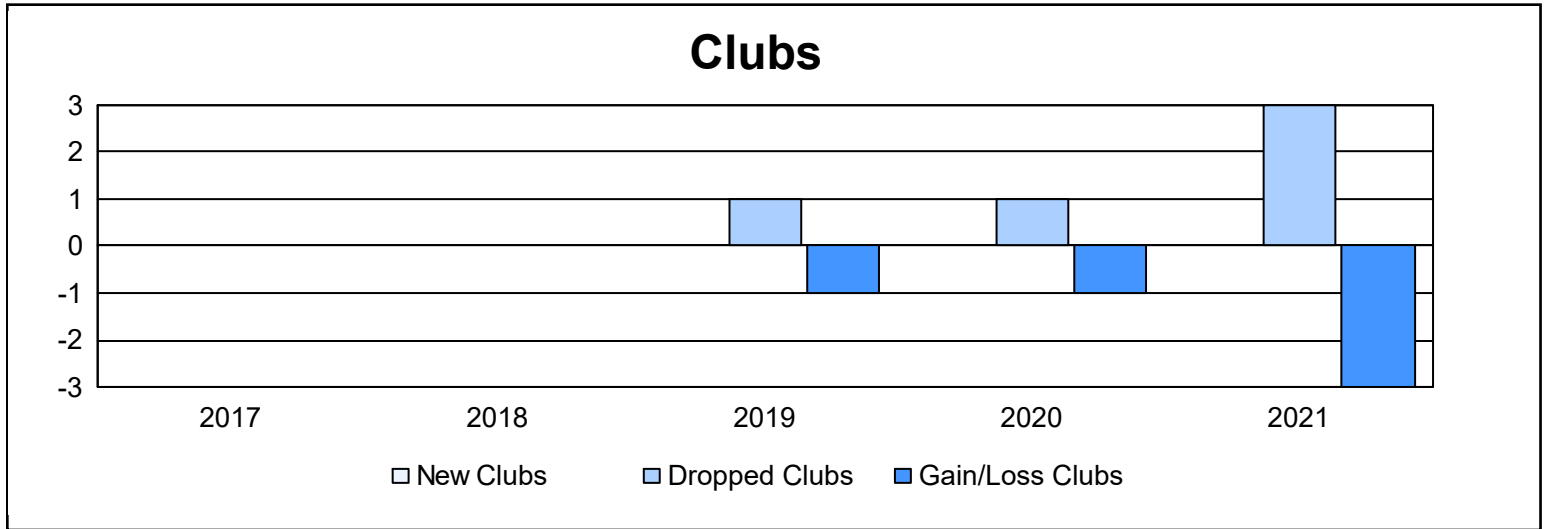

Year	New Clubs	Dropped Clubs	Gain/ Loss Clubs	New Members	Charter Members	Reinstate Members	Transfer Members	Total Member Added	Total Members Dropped	Gain/ Loss Members
2016-2017	0	0	0	109	0	6	4	119	142	-23
2017-2018	0	0	0	125	0	9	6	140	137	3
2018-2019	0	1	-1	81	5	3	15	104	149	-45
2019-2020	0	1	-1	42	0	4	3	49	103	-54
2020-2021	0	3	-3	80	0	5	2	87	167	-80
<b>Average</b>	<b>0</b>	<b>1</b>	<b>-1</b>	<b>87</b>	<b>1</b>	<b>5</b>	<b>6</b>	<b>100</b>	<b>140</b>	<b>-40</b>

### Membership Composition June 2021 Cumulative