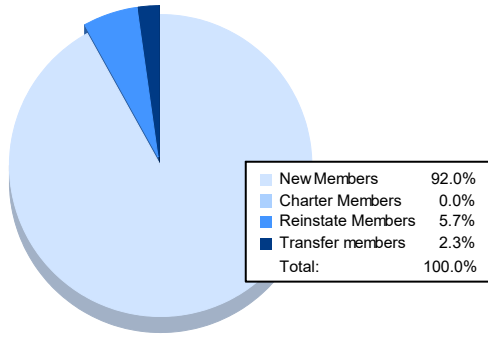

Year	New Clubs	Dropped Clubs	Gain/ Loss Clubs	New Members	Charter Members	Reinstate Members	Transfer Members	Total Member Added	Total Members Dropped	Gain/ Loss Members
2016-2017	0	0	0	109	0	6	4	119	142	-23
2017-2018	0	0	0	125	0	9	6	140	137	3
2018-2019	0	1	-1	81	5	3	15	104	149	-45
2019-2020	0	1	-1	42	0	4	3	49	103	-54
2020-2021	0	3	-3	80	0	5	2	87	167	-80
<b>Average</b>	<b>0</b>	<b>1</b>	<b>-1</b>	<b>87</b>	<b>1</b>	<b>5</b>	<b>6</b>	<b>100</b>	<b>140</b>	<b>-40</b>

### Membership Composition June 2021 Cumulative